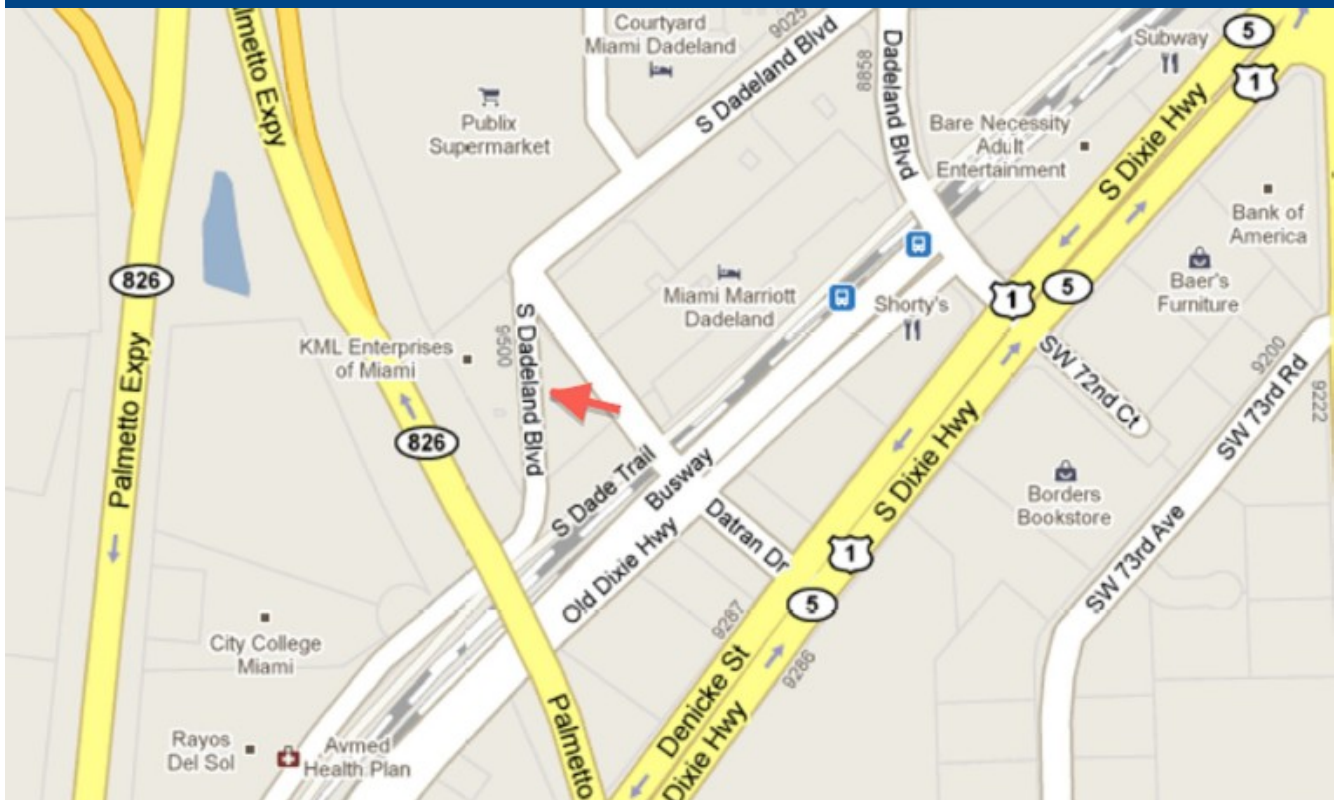

Dadeland Centre I 9155 S. Dadeland Boulevard Suite 1218 Miami, FL 33156

From I-95

Take I-95 until it ends and turns into US-1. Take US-1 South past Coconut Grove and South Miami. Make a RIGHT on S. Kendall Drive. Pass Dadeland Mall on your RIGHT and make a LEFT turn onto Dadeland Boulevard. Stay in the RIGHT hand land and keep to the RIGHT. Take your first RIGHT onto S. Dadeland Boulevard. Stay in the RIGHT lane. Publix will be on your right. There is a traffic light straight ahead. The parking garage for Dadeland Centre I, 9155 S. Dadeland Boulevard, will be directly ahead and can only be accessed from the right lane after you pass through the intersection.

From South Dade

Take US-1 North past Pinecrest until you reach the Dadeland/Kendall area. Take a LEFT onto Datan Drive. Stay in the LEFT lane as you pass under the MetroRail bridge. Dadeland Centre I is the yellow building next to Publix. Instead of going straight into the Publix parking lot from the left lane make a slight LEFT at the traffic light at the intersection of Datan Drive and S. Dadeland Boulevard directly into the Parking Garage for Dadeland Centre I, 9155 S. Dadeland Boulevard.

From the Palmetto/826

Take the Palmetto South and Exit at SW 88th Street/Kendall Drive. Go East on N. Kendall Drive. Take a RIGHT at Dadeland Boulevard. Stay in the RIGHT hand land and keep to the RIGHT. Take your first RIGHT onto S. Dadeland Boulevard. Stay in the RIGHT lane. Publix will be on your right. There is a traffic light straight ahead. The parking garage for Dadeland Centre I, 9155 S. Dadeland Boulevard, will be directly ahead and can only be accessed from the right lane after you pass through the intersection.